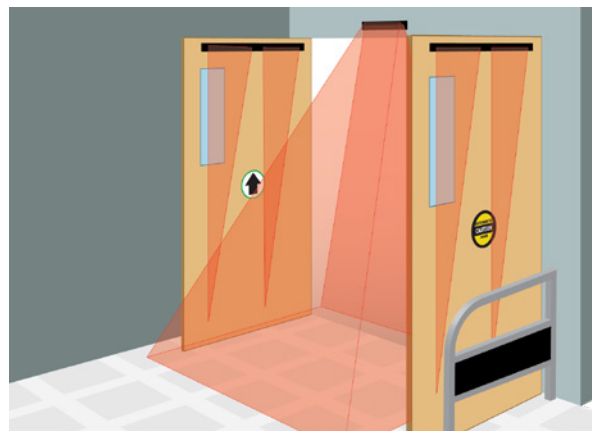

BODYGUARD-T

OVERHEAD PRESENCE SENSOR FOR AUTOMATIC DOORS

AAADM

ANSI

PRIMARY APPLICATIONS

DESCRIPTION

BEA's Bodyguard-T is an overhead presence sensor designed for pedestrian automatic doors.

The Bodyguard-T provides threshold protection during the door open state. It is designed to prevent a closed door from opening and an open door from closing when a person is in the detection zone.

This sensor is easy to install and adjustments can be made by using the BEA remote control.

FEATURES & BENEFITS

- Versatile sensor can be used on single swing, simultaneous pair, dual egress and folding doors when coupled with an interface / lockout device
- Adjustable tilt angle from 0° – 10°
- Separate pattern width, depth and sensitivity for open and closed door states for maximum flexibility
- Fully monitored internally, capable of external monitoring
- Visible LED indicates connection between sensor and door control

BEA, Inc.
RIDC Park West
100 Enterprise Drive
Pittsburgh, PA 15275-1213

Customer Service: 800.523.2462
Technical Support: 800.407.4545
www.BEAinc.com

APPLICATIONS

TECHNICAL SPECIFICATIONS

Technology	Active Infrared
Detection Mode	Presence
Installation Height	Variable 108 in max (9 ft) recommended 78 in – 96 in (6.5 ft – 8 ft)
Mounting Angles	Bodyguard Only: 5°, 10° (factory default setting: 5°) With Bodymount: 0°, 5°, 10°
Power Supply	12 – 24 VAC / VDC ±10%
Frequency	50 – 60 Hz
Output	Maximum Contact Voltage: 60 VDC / 125 VAC Maximum Contact Current: 1 A Maximum Power Supply: 30 W (DC), 60 VA (AC)
Relay Hold Time	0.5 – 9 s
Operating Temperature	–22 °F – 140 °F
Immunity	Immune to electrical and radio frequency interference
Cable	48 in (4 ft) - 6-conductor cable
Weight	1 lb 11 oz
Dimensions	11.8 in (W) × 1.9 in (H) × 1.9 in (D)
Material	Aluminum & ABS plastic
Housing	Black anodized aluminum