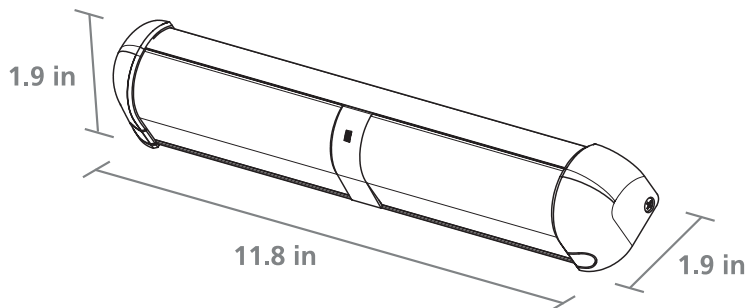

This sensor is easy to install and adjustments can be made by using the BEA remote control.

FEATURES & BENEFITS

- Versatile sensor can be used on single swing, simultaneous pair, dual egress and folding doors when coupled with an interface / lockout device
- Adjustable tilt angle from 0° – 10°
- Separate pattern width, depth and sensitivity for open and closed door states for maximum flexibility
- Fully monitored internally, capable of external monitoring
- Visible LED indicates connection between sensor and door control

BEA, Inc.
RIDC Park West
100 Enterprise Drive
Pittsburgh, PA 15275-1213

Customer Service: 800.523.2462
Technical Support: 800.407.4545
www.BEAinc.com

APPLICATIONS

TECHNICAL SPECIFICATIONS

Technology	Active Infrared
Detection Mode	Presence
Installation Height	Variable 108 in max (9 ft) recommended 78 in – 96 in (6.5 ft – 8 ft)
Mounting Angles	Bodyguard Only: 5°, 10° (factory default setting: 5°) With Bodymount: 0°, 5°, 10°
Power Supply	12 – 24 VAC / VDC ±10%
Frequency	50 – 60 Hz
Output	Maximum Contact Voltage: 60 VDC / 125 VAC Maximum Contact Current: 1 A Maximum Power Supply: 30 W (DC), 60 VA (AC)
Relay Hold Time	0.5 – 9 s
Operating Temperature	–22 °F – 140 °F
Immunity	Immune to electrical and radio frequency interference
Cable	48 in (4 ft) - 6-conductor cable
Weight	1 lb 11 oz
Dimensions	11.8 in (W) × 1.9 in (H) × 1.9 in (D)
Material	Aluminum & ABS plastic
Housing	Black anodized aluminum

DIMENSIONAL DRAWINGS

RELATED PRODUCTS

10BODYGUARDT
HEADER MOUNTED
SAFETY SENSOR

10BODYMNT
SPACER FOR
BODYGUARD

10BGQD
QUICK DISCONNECT
FOR BODYGUARD
CABLE

10URC
UNIVERSAL
RAIN COVER

10LO21
LOCKOUT
MODULE

10REMOTEBEA
UNIVERSAL
REMOTE CONTROL