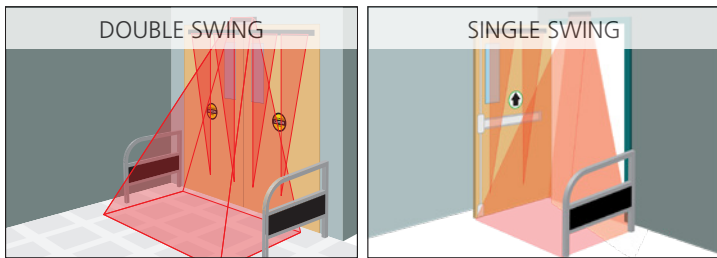

BODYGUARD-T

OVERHEAD PRESENCE SENSOR FOR AUTOMATIC DOORS

AAADM

ANSI

PRIMARY APPLICATIONS

DESCRIPTION

BEA's Bodyguard-T is an overhead presence sensor designed for pedestrian automatic doors.

The Bodyguard-T provides threshold protection during the door open state. It is designed to prevent a closed door from opening and an open door from closing when a person is in the detection zone.

This sensor is easy to install and adjustments can be made by using the BEA remote control.

FEATURES & BENEFITS

- Versatile sensor can be used on single swing, simultaneous pair, dual egress and folding doors when coupled with an interface / lockout device
- Adjustable tilt angle from 0° – 10°
- Separate pattern width, depth and sensitivity for open and closed door states for maximum flexibility
- Fully monitored internally, capable of external monitoring
- Visible LED indicates connection between sensor and door control

BEA, Inc.
RIDC Park West
100 Enterprise Drive
Pittsburgh, PA 15275-1213

Customer Service: 800.523.2462
Technical Support: 800.407.4545
www.BEAinc.com

APPLICATIONS

TECHNICAL SPECIFICATIONS

Technology	Active Infrared
Detection Mode	Presence
Installation Height	Variable 108 in max (9 ft) recommended 78 in – 96 in (6.5 ft – 8 ft)
Mounting Angles	Bodyguard Only: 5°, 10° (factory default setting: 5°) With Bodymount: 0°, 5°, 10°
Power Supply	12 – 24 VAC / VDC ±10%
Frequency	50 – 60 Hz
Output	Maximum Contact Voltage: 60 VDC / 125 VAC Maximum Contact Current: 1 A Maximum Power Supply: 30 W (DC), 60 VA (AC)
Relay Hold Time	0.5 – 9 s
Operating Temperature	–22 °F – 140 °F
Immunity	Immune to electrical and radio frequency interference
Cable	48 in (4 ft) - 6-conductor cable
Weight	1 lb 11 oz
Dimensions	11.8 in (W) × 1.9 in (H) × 1.9 in (D)
Material	Aluminum & ABS plastic
Housing	Black anodized aluminum